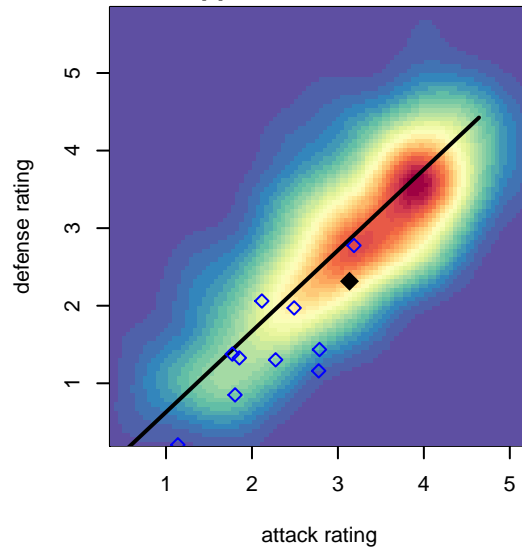

Walla Walla United B00

Walla Walla United FC
Walla Walla, WA
B00 total strength=1586
attack=22.98 defense=10.13
fall league = PSPL–Inland Copa 1 U18

alt names used:

Venues played:
2016 PSPL–Inland Copa 1 U18

**attack and defense variance (black dot)
relative to other teams
and top 10 in region**

**attack and defense rating
relative to others at age
and all opponents in last 13 months**

Performance relative to 13 month average