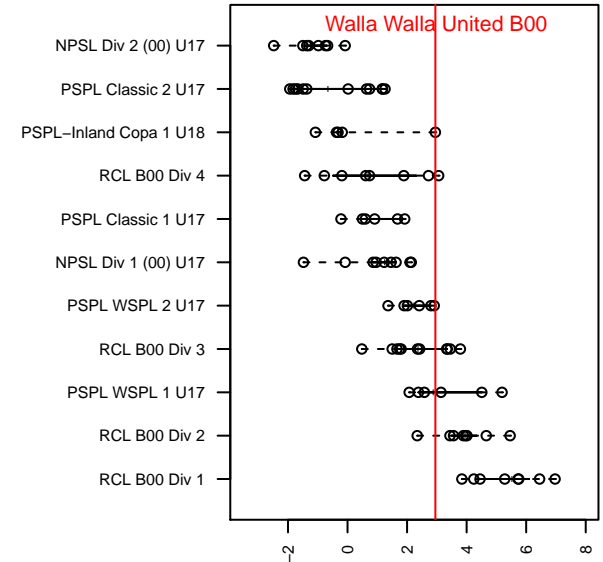

Walla Walla United B00

Walla Walla United FC
Walla Walla, WA
B00 total strength=1586
attack=22.98 defense=10.13
fall league = PSPL–Inland Copa 1 U18

alt names used:

Venues played:
2016 PSPL–Inland Copa 1 U18

**attack and defense variance (black dot)
relative to other teams
and top 10 in region**

**attack and defense rating
relative to others at age
and all opponents in last 13 months**

Performance relative to 13 month average

Performance relative to 13 month average

date	home		away		venue	pred.home	pred.away
2016-11-06	Walla Walla United B00	3	ASE Royal B99	0	2016 PSPL-Inland Copa 1 U18	3.20	1.23
2016-11-05	Spokane Scotties Rau B00	0	Walla Walla United B00	13	2016 PSPL-Inland Copa 1 U18	0.57	9.49
2016-10-30	Walla Walla United B00	8	Breakers White B00	0	2016 PSPL-Inland Copa 1 U18	5.81	0.59
2016-10-29	Walla Walla United B00	4	Walla Walla United B99	2	2016 PSPL-Inland Copa 1 U18	7.12	1.66
2016-10-23	Breakers Red Dull B99	3	Walla Walla United B00	7	2016 PSPL-Inland Copa 1 U18	1.03	6.21
2016-10-15	3 Rivers Green B99	2	Walla Walla United B00	3	2016 PSPL-Inland Copa 1 U18	2.47	1.37
2016-09-25	Breakers Red Bryant B99	1	Walla Walla United B00	0	2016 PSPL-Inland Copa 1 U18	0.90	3.05
2016-09-17	Spokane Scotties Schumacher B99	1	Walla Walla United B00	3	2016 PSPL-Inland Copa 1 U18	1.62	5.19
2016-09-17	IEYSA Storm B99	0	Walla Walla United B00	12	2016 PSPL-Inland Copa 1 U18	0.31	18.42
2016-09-10	Walla Walla United B00	13	IEYSA Storm B00	2	2016 PSPL-Inland Copa 1 U18	6.09	0.63